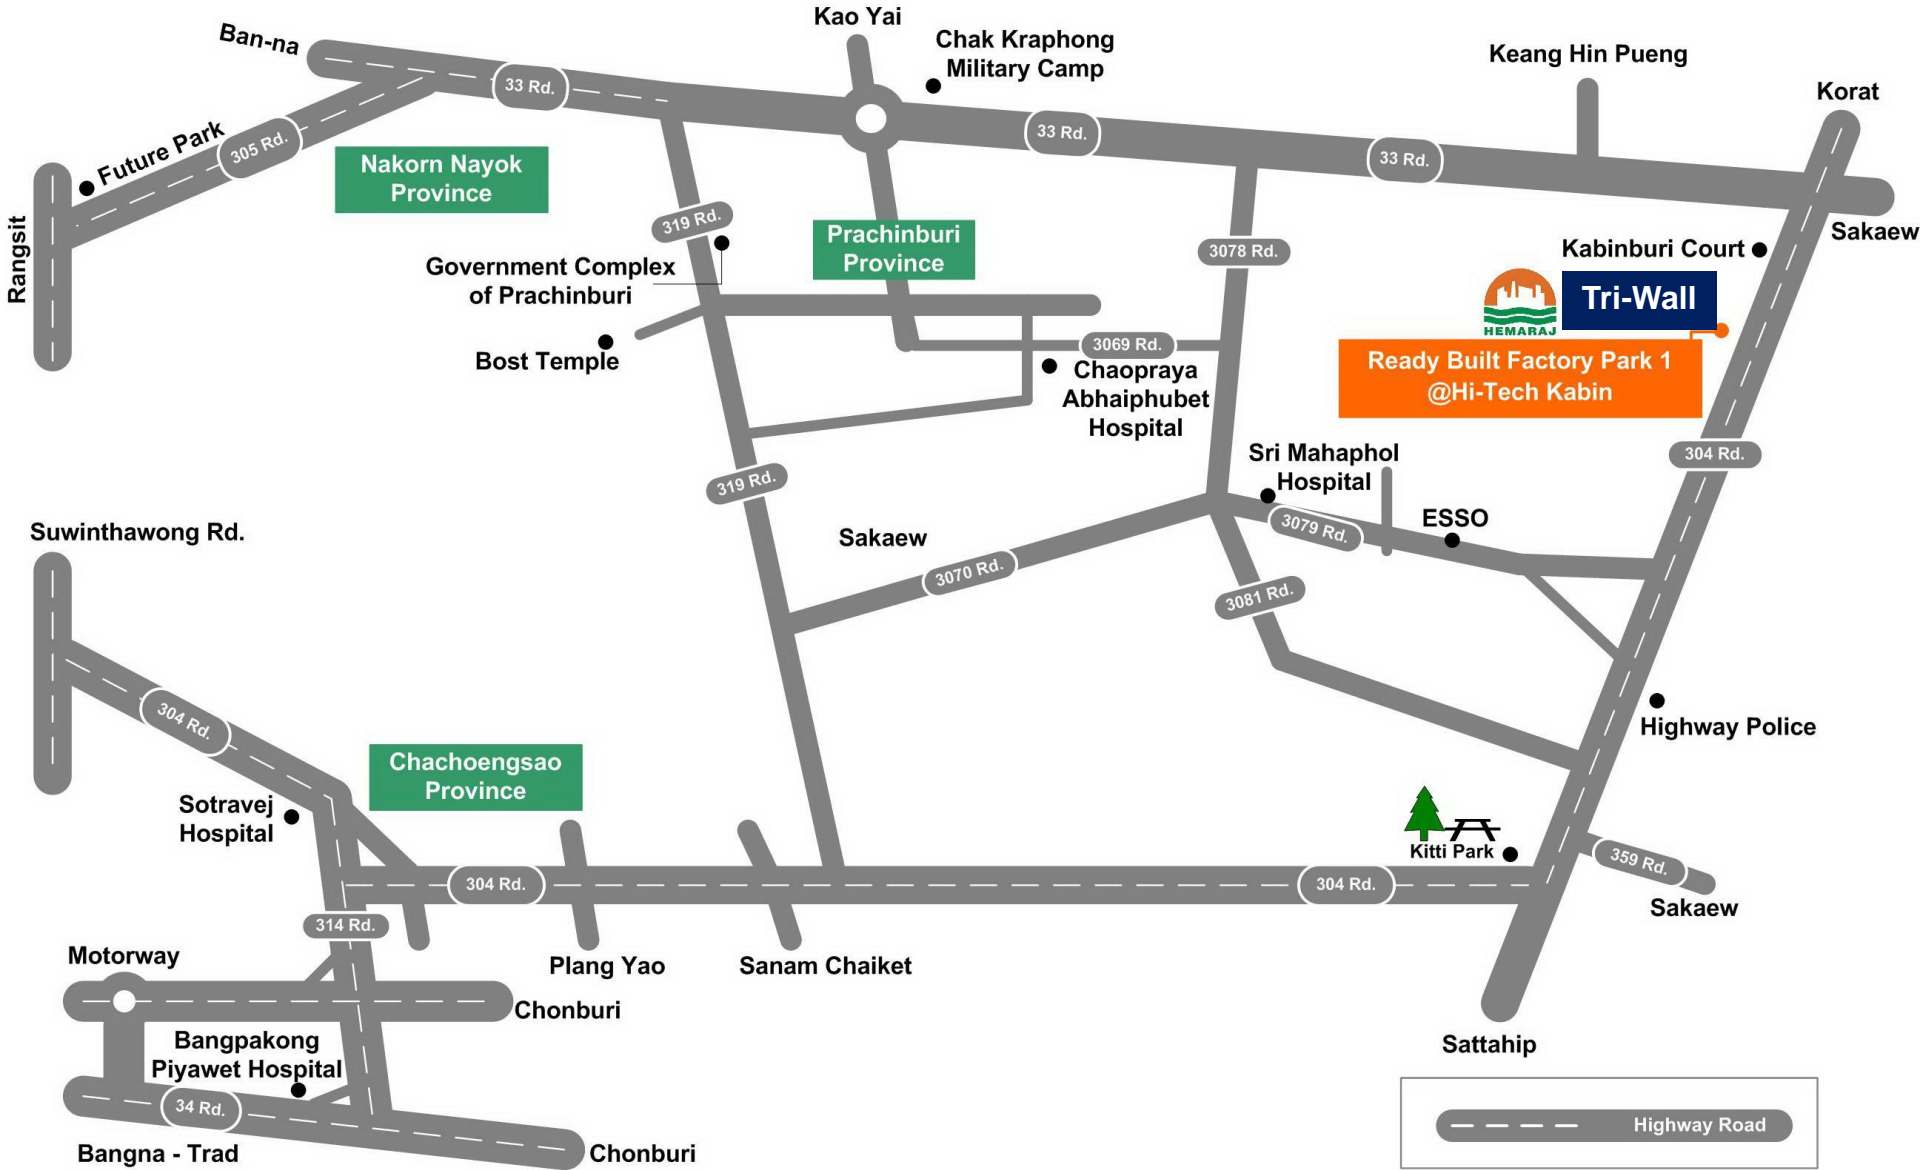

# Map to Ready Built Factory Park 1 @ Hi-Tech Kabin

18<sup>th</sup> Floor, UM Tower, 9 Ramkhamhaeng Road, Suanluang, Bangkok 10250 Thailand  
Tel. (+662) 719-9555, (+662) 719-9559 Fax. (+662) 719-9546 [www.hemaraj.com](http://www.hemaraj.com)